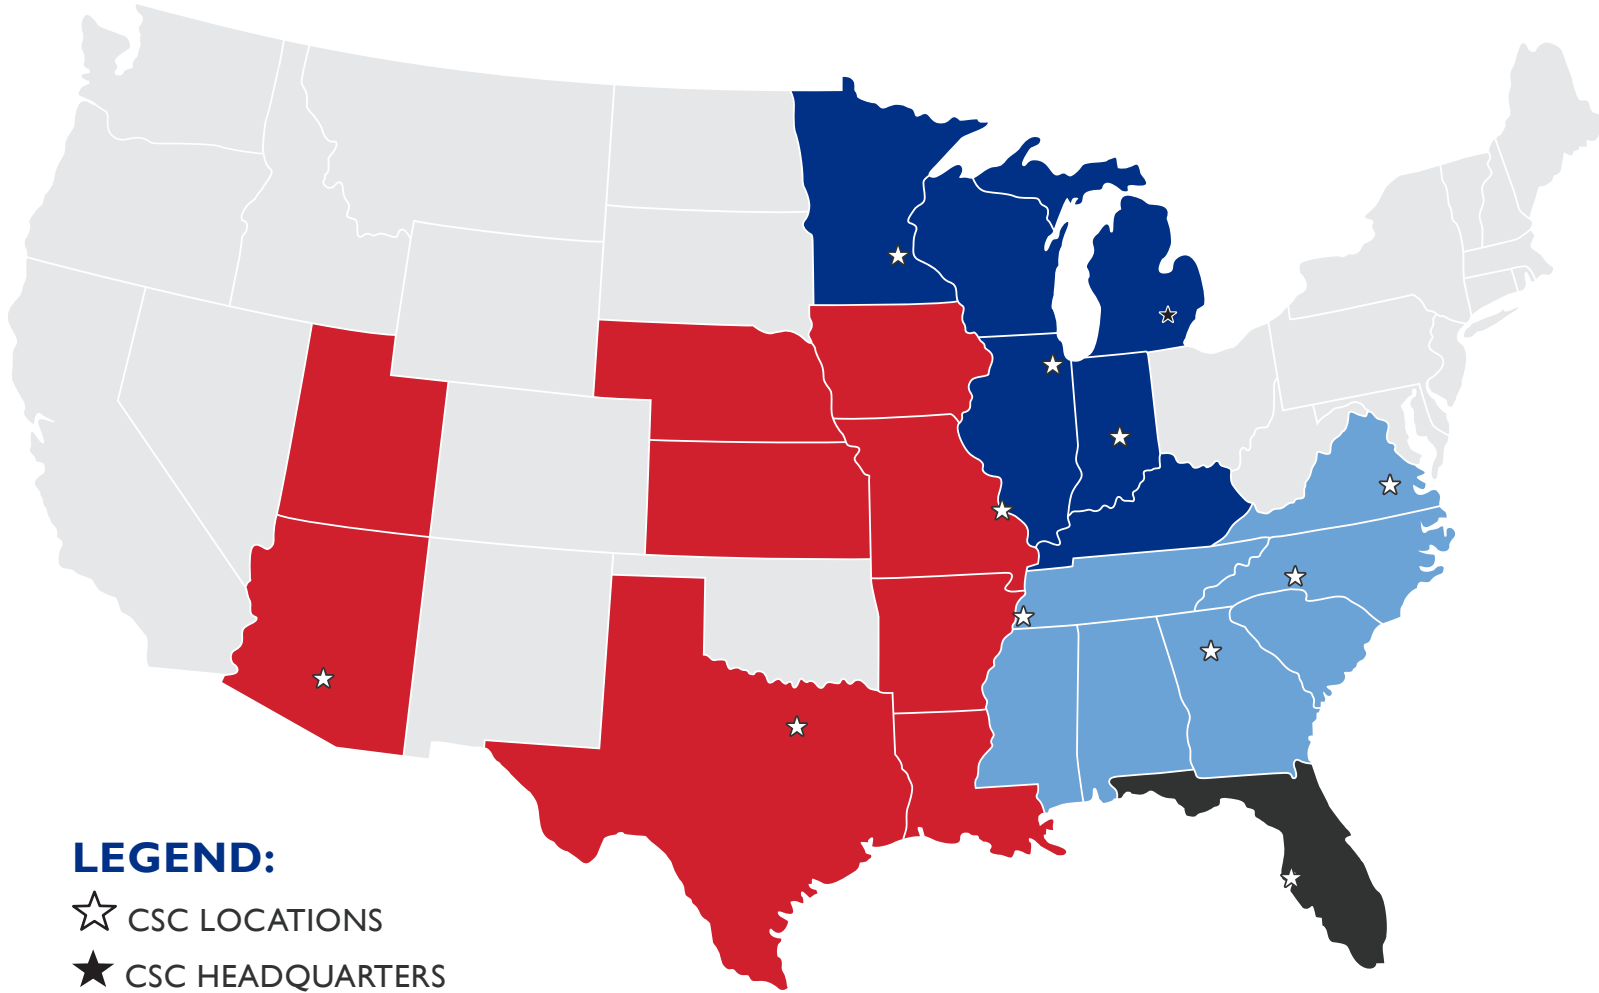

CORE SERVICE CENTERS

Amerisure has 12 strategically located Core Service Centers throughout the United States. These locations allow our insurance professionals to provide fast, high-quality service on a local basis.

LEGEND:

- ☆ CSC LOCATIONS
- ★ CSC HEADQUARTERS
- NORTH REGION
- WEST REGION
- CENTRAL REGION
- SOUTH REGION